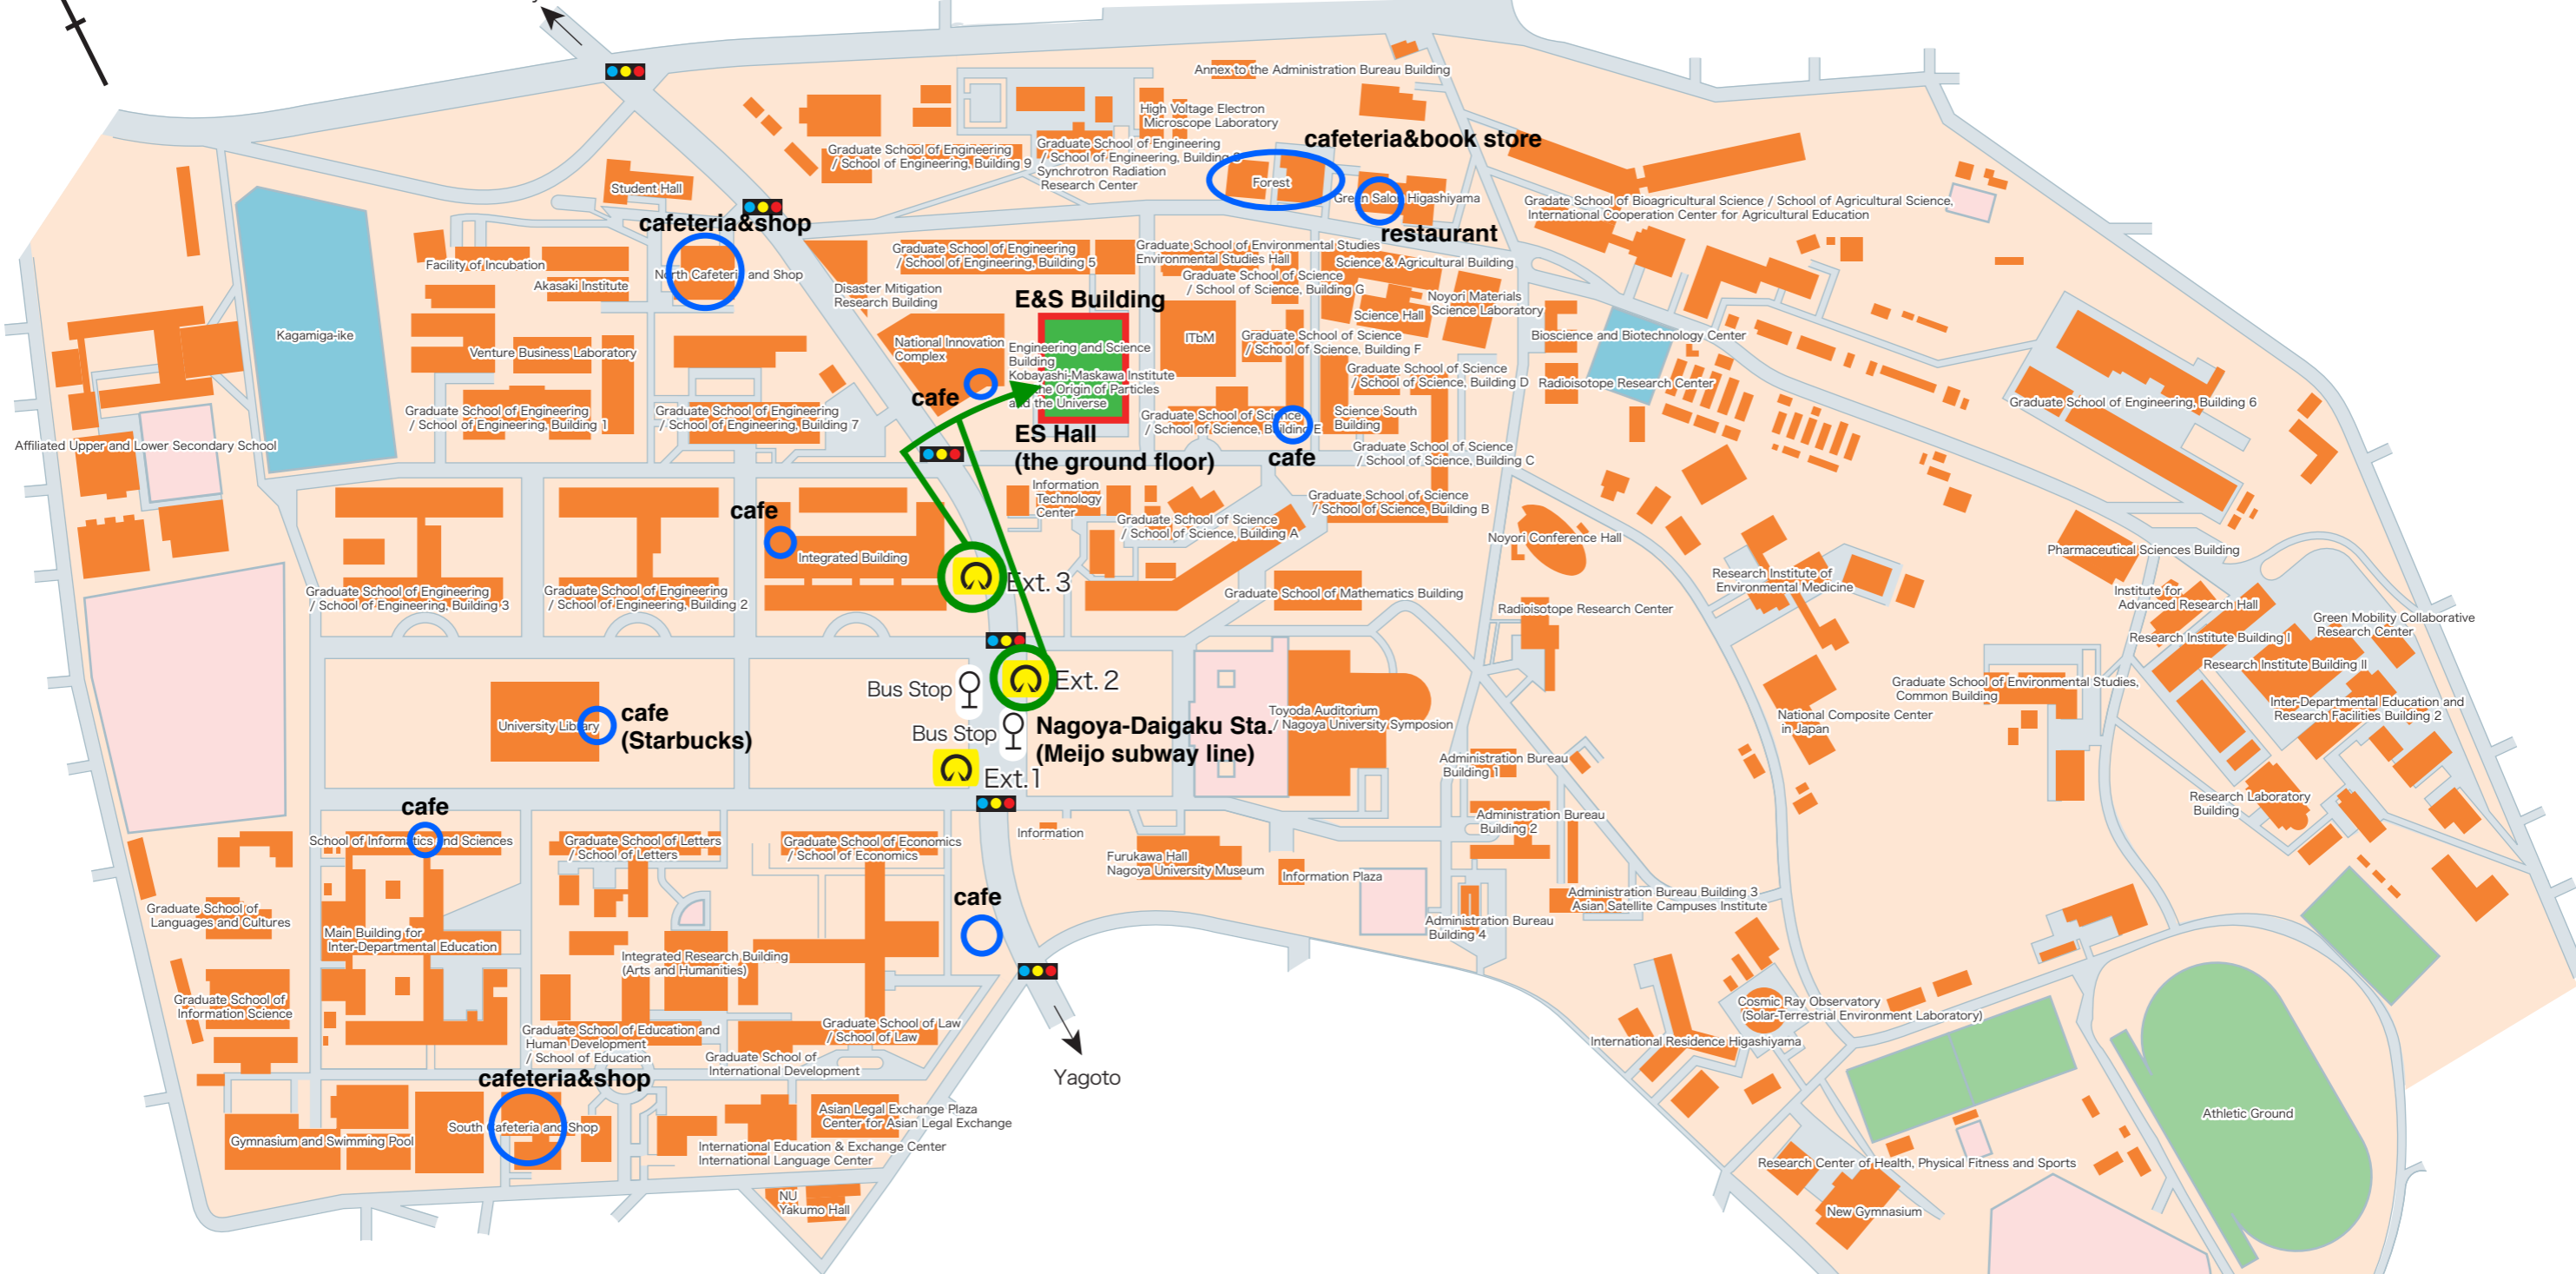

Motoyama

Yagoto

Baseball Ground

Athletic Ground

New Gymnasium

Research Center of Health, Physical Fitness and Sports

Cosmic Ray Observatory (Solar-terrestrial Environment Laboratory)

International Residence Higashiyama

Administration Bureau Building 4

Administration Bureau Building 3

Administration Bureau Building 2

Administration Bureau Building 1

Information Plaza

Furukawa Hall

Nagoya University Museum

Toyoda Auditorium / Nagoya University Symposium

Graduate School of Mathematics Building

Information Technology Center

Engineering and Science Building

National Innovation Complex

Annex to the Administration Bureau Building

High Voltage Electron Microscope Laboratory

Synchrotron Radiation Research Center

Forest

Green Salon Higashiyama

Science & Agricultural Building

Environmental Studies Hall

ITbM

Science South Building